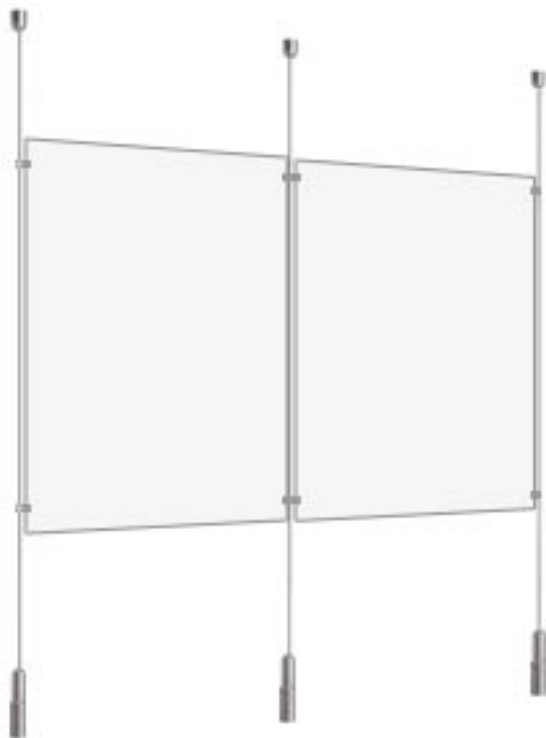

ceiling to floor fixed display system - for acrylic panels and un-framed pictures or posters

Ceiling cable fixing - Top

Attaches to ceiling using direct screw fixing. The decorative metal wall plate is optional, but does create the perfect finish to a superb system. Available in a brushed or polished chrome finish

Cable Panel Supports Single / Double

Single support for panels or canvases up to 4 mm in thickness

Double support for holding 2 panels or canvases side-by-side upon a single cable.

Floor cable fixing - Bottom

Attaches to floor using direct screw fixing to the ceiling and floor. Metal wall plate is optional, but does create the perfect finish to a superb system. Available in a brushed or polished chrome finish

FF-CCF-PC	Ceiling to Floor cable fixing with 3m cable, polished	£11.99
FF-CG03	Panel Support Single	£1.99
FF-CG04	Panel Support Double	£3.99
FF-CA4	Cable Tensioner (Floor fitting acts as a tensioner)	£NA
JSI-MA3PW	Acrylic Poster Panel A3 Portrait	£9.99
JSI-MA4PW	Acrylic Poster Panel A4 Portrait	£4.99
JSI-MA2PW	Acrylic Poster Panel A2 Portrait	£19.99
JSI-MA3LW	Acrylic Poster Panel A3 Landscape	£9.99
JSI-MA4LW	Acrylic Poster Panel A4 Landscape	£4.99
JSI-MA2LW	Acrylic Poster Panel A2 Landscape	£19.99

Browse through over 1000 art related products at our new eCommerce shop - [www. Art eStuff.com](http://www.Art eStuff.com)

cable display .com

Peak Rock - Unit 30, DRCA Business Centre - Charlotte Despard Avenue
Battersea - London - SW11 5HD - UK

Mobile Tel: +44 (0)7050 10 8555
Office Tel: +44 (0)20 7498 8444
Office Fax: +44 (0)20 7498 8333
sales@cabledisplay.com