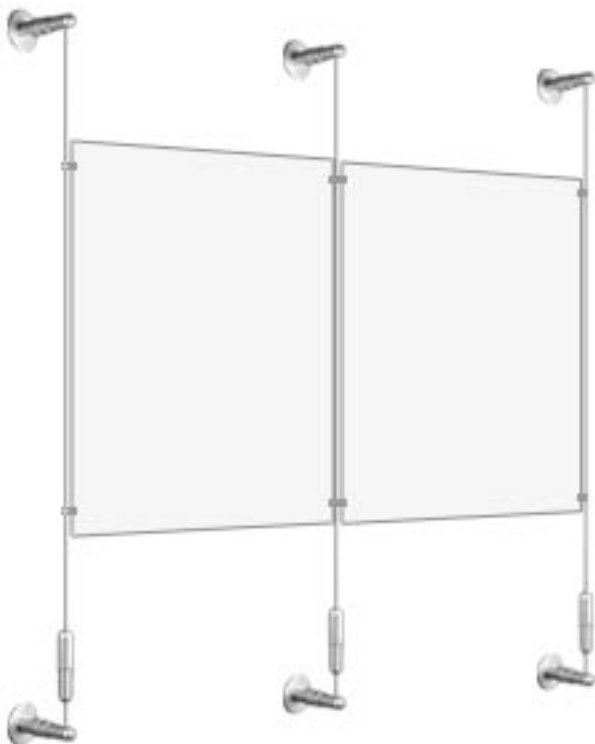

wall mounted fixed display system - for acrylic panels and un-framed pictures or posters

Wall cable fixing - Top

Attaches to wall using direct screw fixing. The decorative metal wall plate is optional, but does create the perfect finish to a superb system. Available in a brushed or polished chrome finish

Cable Panel Supports Single / Double

Single support for panels or canvases up to 4 mm in thickness
Double support for holding 2 panels or canvases side-by-side upon a single cable.

Cable Tensioner

Keeps steel cables torque, even in changes of temperature!

Wall cable fixing - Bottom

Attaches to wall using direct screw fixing to the ceiling and floor. Metal wall plate is optional, but does create the perfect finish to a superb system. Available in a brushed or polished chrome finish

FF-CWW-PC	Wall to Wall cable fixing with 3m cable, polished	£19.99
FF-CG03	Panel Support Single	£1.99
FF-CG04	Panel Support Double	£3.99
JSI-MA3PW	Acrylic Poster Panel A3 Portrait	£9.99
JSI-MA4PW	Acrylic Poster Panel A4 Portrait	£4.99
JSI-MA2PW	Acrylic Poster Panel A2 Portrait	£19.99
JSI-MA3LW	Acrylic Poster Panel A3 Landscape	£9.99
JSI-MA4LW	Acrylic Poster Panel A4 Landscape	£4.99
JSI-MA2LW	Acrylic Poster Panel A2 Landscape	£19.99

Browse through over 1000 art related products at our new eCommerce shop - [www. Art eStuff.com](http://www.Art eStuff.com)

cable display .com

Peak Rock - Unit 30, DRCA Business Centre - Charlotte Despard Avenue
Battersea - London - SW11 5HD - UK

Mobile Tel: +44 (0)7050 10 8555
Office Tel: +44 (0)20 7498 8444
Office Fax: +44 (0)20 7498 8333
sales@cabledisplay.com